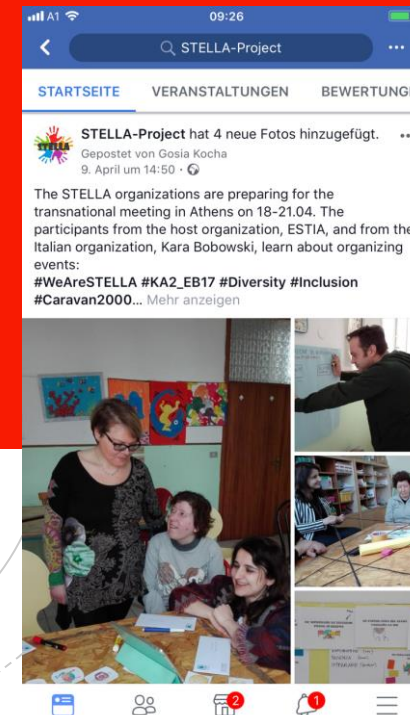

Facebook STELLA-Project

5***** Community Ranking

114 Subscribers / 112 Followers

With Comments and Likes from
Erasmus+ & the National Agency

!! Invite your friends !!

!! Your Organization's Page can share our posts !!